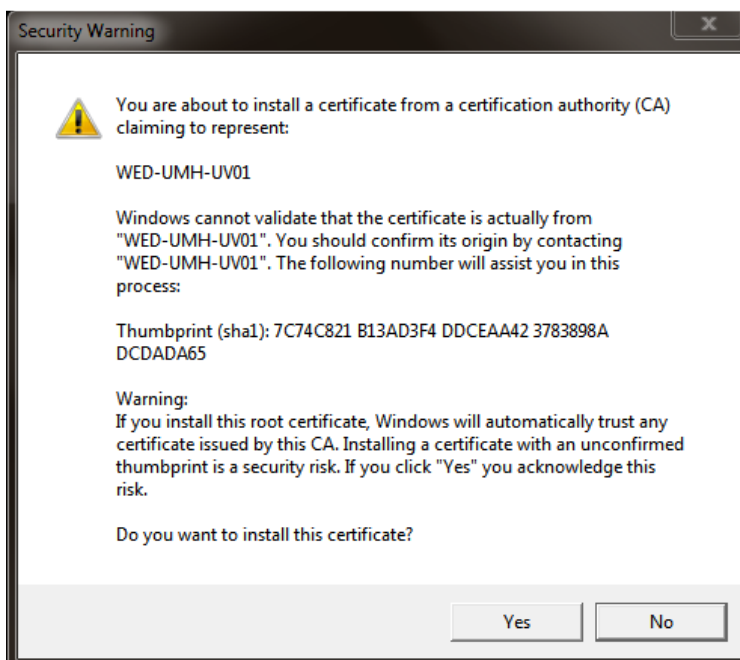

8. Click OK
9. Click Next
10. Click Yes